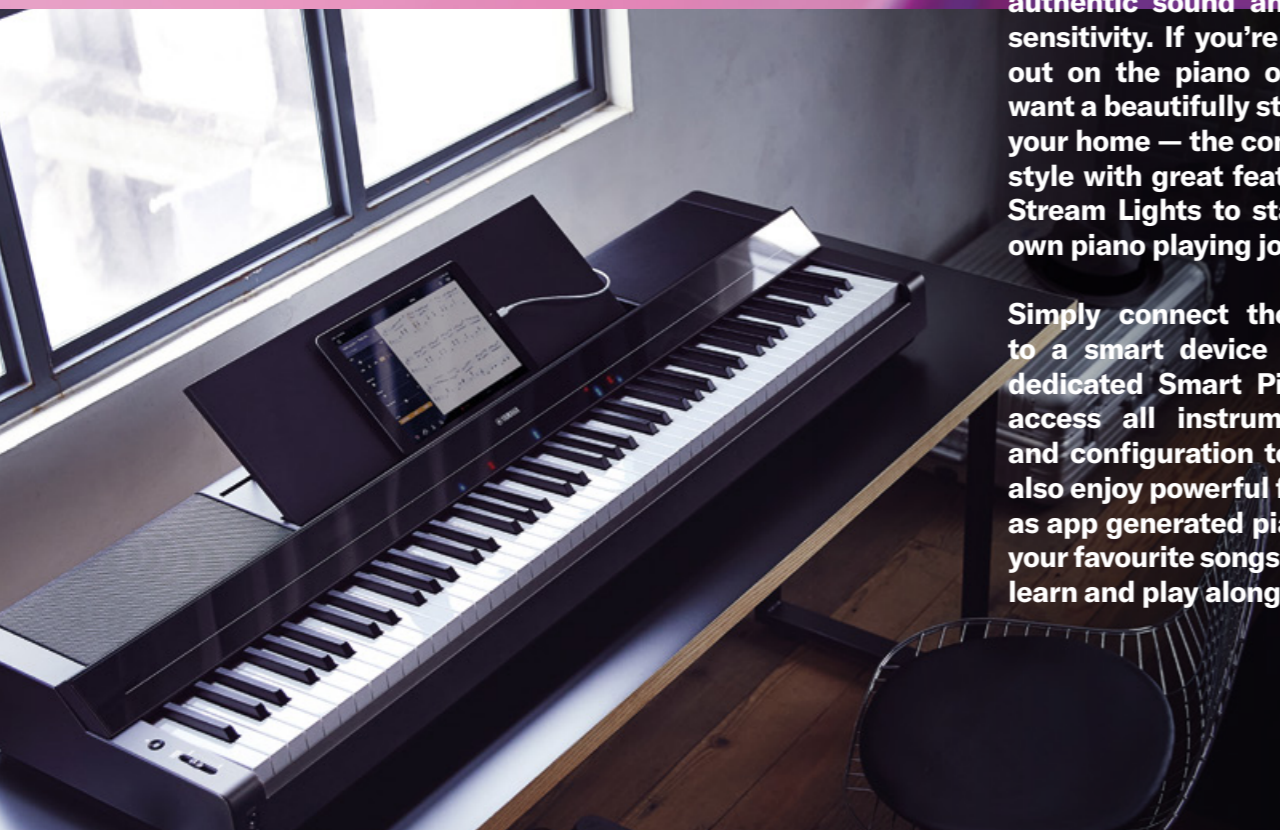

Simply connect the instrument to a smart device and use the dedicated Smart Pianist app to access all instrument controls and configuration tools. You can also enjoy powerful features such as app generated piano scores of your favourite songs that help you learn and play along.