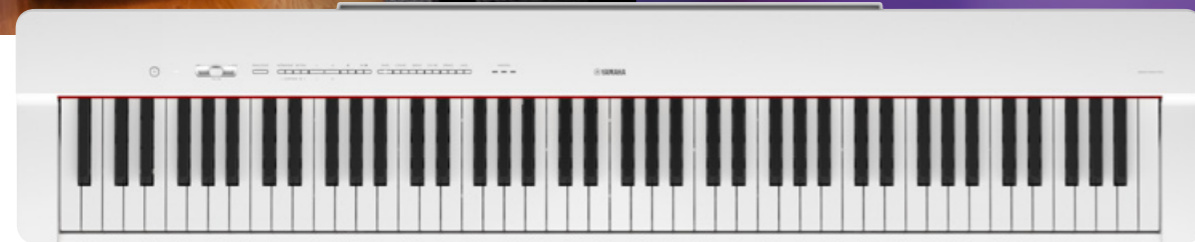

P-225 A COMPACT POWERHOUSE

The P-225 is a sleek, compact piano with stunning looks that fits seamlessly in any room. It delivers the rich sounds of Yamaha's flagship concert grand piano, the CFX, faithfully replicating nuanced tonal changes using VRM Lite technology. Perfect for both experienced pianists and beginners, the P-225 is the ideal choice.

HIGHLIGHTS P-225

- Graded Hammer Compact (GHC) keyboard with 88 keys and matte black keys
- Yamaha CFX piano sound
- 24 Voices
- Virtual Resonance Modeling Lite (VRM Lite)
- 4 types of Reverb
- 192 polyphony
- 20 rhythms
- 2-track recording (1 Song)
- 50 Classic Preset Songs
- Dual and Split function; Duo mode
- Sound Boost, Intelligent Acoustic Control (IAC), Wall EQ
- Stereophonic Optimizer
- USB to HOST terminal
- Headphones x 2, AUX OUT, Sustain Pedal
- Amplifiers: 7 W x 2; Speakers: (Oval (12 cm x 8 cm) + 5 cm) x 2
- Bluetooth® audio (feature may not be available depending on the country where the product is purchased)

AVAILABLE COLOURS

- Black (P-225B)
- White (P-225WH)

OPTIONAL ACCESSOIRES

- Stand in black (L-200B) or white (L-200WH)
- Piano-style pedal in black (LP-1B) or white (LP-1WH)
- Piano-style pedal FC35

88 KEYS | GHC KEYBOARD | 24 VOICES | DUAL, SPLIT & DUO MODE | 20 RHYTHMS | 50 SONGS | 2 TRACK SONG REC | AUX OUT | Bluetooth®

APPS | YAMAHA Smart Pianist | YAMAHA Rec'n' Share | flowkey

FIND OUT MORE:

P-145 | P-SERIES

HIGHLIGHTS P-145

- Graded Hammer Compact (GHC) keyboard with 88 keys and matte black keys
- Yamaha CFIIS piano sound
- 10 Voices
- Damper Resonance
- 4 types of Reverb
- 64 polyphony
- 50 Classic Preset Songs
- Dual function; Duo mode
- Sound Boost
- USB to HOST terminal
- Headphones, Sustain Pedal
- Amplifiers: 7 W x 2; Speakers: Oval (12 cm x 8 cm) x 2

88 KEYS | GHC KEYBOARD | 10 VOICES | DUAL & DUO MODE | 50 SONGS | AUX OUT

AVAILABLE COLOURS

- Black (P-145B)